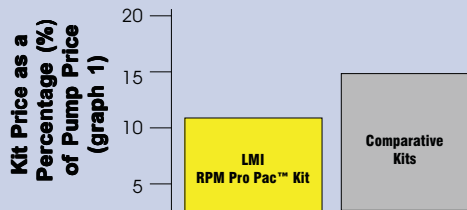

LMI percentage is based on 1999 pricing of an A751-391TI pump and RPM-390/391 kit (graph 1) and C721-361TI pump and RPM-361 kit (graph 2). Comparative kit percentage is based on 1999 pricing of pump models with similar features and outputs.

**8 Post Office Square
Acton, MA 01720 USA
TEL: (978) 263-9800
FAX: (978) 264-9172
<http://www.lmipumps.com>**

© 1999 LMI Milton Roy - All Rights Reserved
Printed in USA
Specifications subject to change without notice.

Replaces same of Rev. A 3/98
1904 Rev. B 9/99
RPM Pro Pac and LiquiPro are trademarks of Liquid Metronics Incorporated