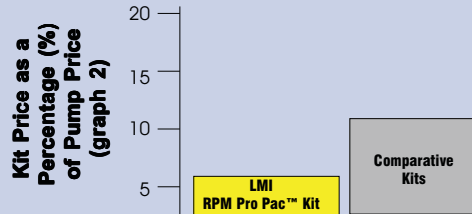

LMI percentage is based on 1999 pricing of an A751-391TI pump and RPM-390/391 kit (graph 1) and C721-361TI pump and RPM-361 kit (graph 2). Comparative kit percentage is based on 1999 pricing of pump models with similar features and outputs.

**8 Post Office Square
Acton, MA 01720 USA
TEL: (978) 263-9800
FAX: (978) 264-9172
<http://www.lmipumps.com>**

© 1999 LMI Milton Roy - All Rights Reserved
Printed in USA
Specifications subject to change without notice.

Replaces same of Rev. A 3/98
1904 Rev. B 9/99
RPM Pro Pac and LiquiPro are trademarks of Liquid Metronics Incorporated